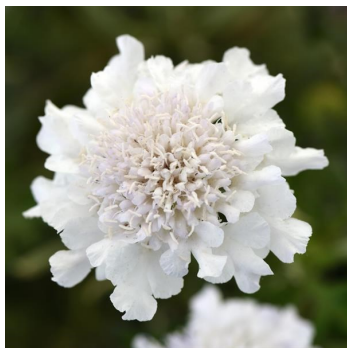

Flutter™ Series Pincushion Flower

Deep Blue

Pink

Scabiosa columbaria 'Flutter™ Series

- **Use:** Graceful lavender –sky blue flowers with ruffled petals and pincushion centers appear to float from delicate stems. Compact growth habit makes this an ideal plant for rock gardens, borders and containers. Long and profuse blooming from late April until frost. In mild winter climates, it blooms almost all year long. They attract butterflies and are superb for cutting. Tidy plants are valued for mass bedding effects or mixed perennial borders. Perfect for container gardens. Attracts butterflies!
- **Exposure/Soil:** Prefers morning sun and afternoon shade. Water regularly, when top 3 in. of soil is dry. Appreciates slow release fertilizer twice a year. Once established needs only occasional water.
- **Growth:** Grows on 12-14" tall and 10-12" wide
- **Hardiness:** Zone 5-9; perennial
- **Foliage:** Deciduous
- **Flowers:** Pincushion flowers pinched together in the middle and fluffy petals on the outside create a beautiful blooms. Blooms spring to fall.

White

Fluffy blooms are the perfect touch to both containers and the landscape and will make your garden enviable! It is sure to attract compliments and attention for seasons to come!