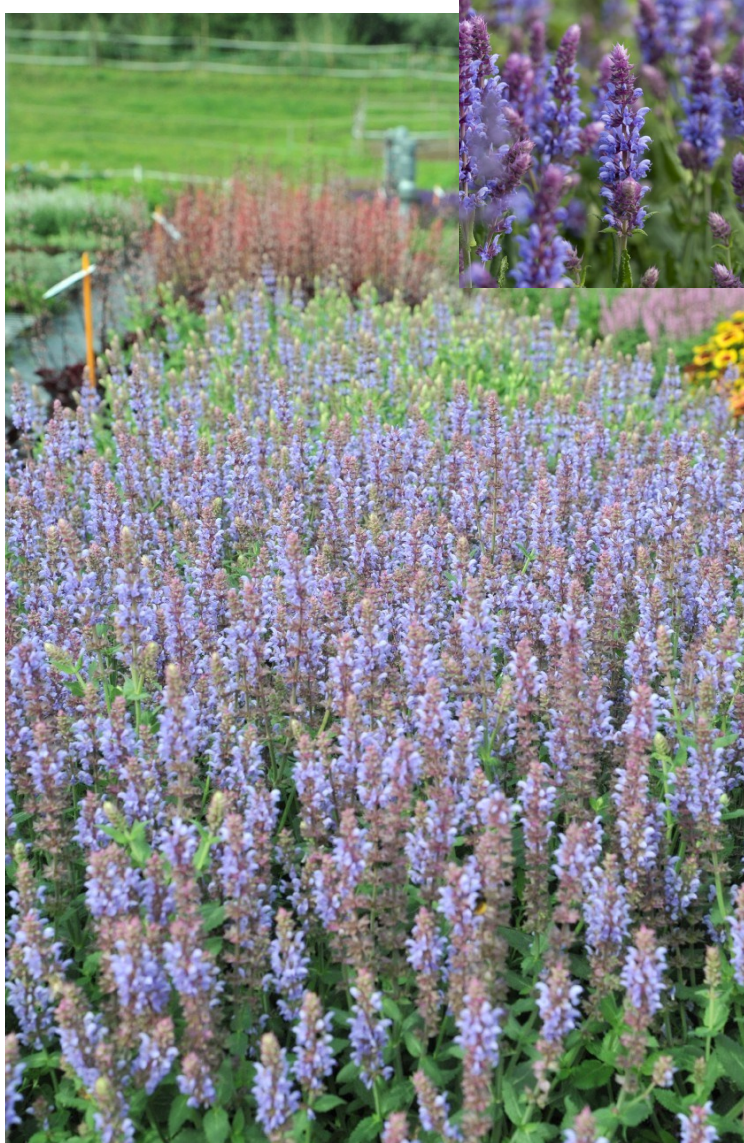

# Salute® Ice Blue Sage

## *Salvia nemerosa* 'Salute Ice Blue'

- **Use:** This especially compact selection is more compact than most, but still delivers a big impact. A stunning addition to any border with spikes of blue flowers that top dense, shrub-like clumps of fragrant, green foliage throughout summer. Excellent for adding bold color in mass plantings. Easy to grow and attracts hummingbirds. Fairly drought tolerant once established and deer resistant.
- **Exposure/Soil:** Plant in full sun to partial sun. Use slow release or water soluble fertilizer. Keep soil moist watering under leaves and flowers for best results. Drought tolerant once established
- **Growth:** Moderate growing; reaches 14-16 in. tall and 10-12 in wide.
- **Hardiness:** Zone 5-9; Perennial. Mulch around plant in the winter.
- **Foliage:** Deciduous. Fragrant, green leaves.
- **Flower:** Flower spikes are covered with fragrant icy lavender flowers that are just outstanding! Nonstop profusion of color from April until late October! Trim back occasionally to keep a tidy plant.

**Easy to grow and comes back every year.**