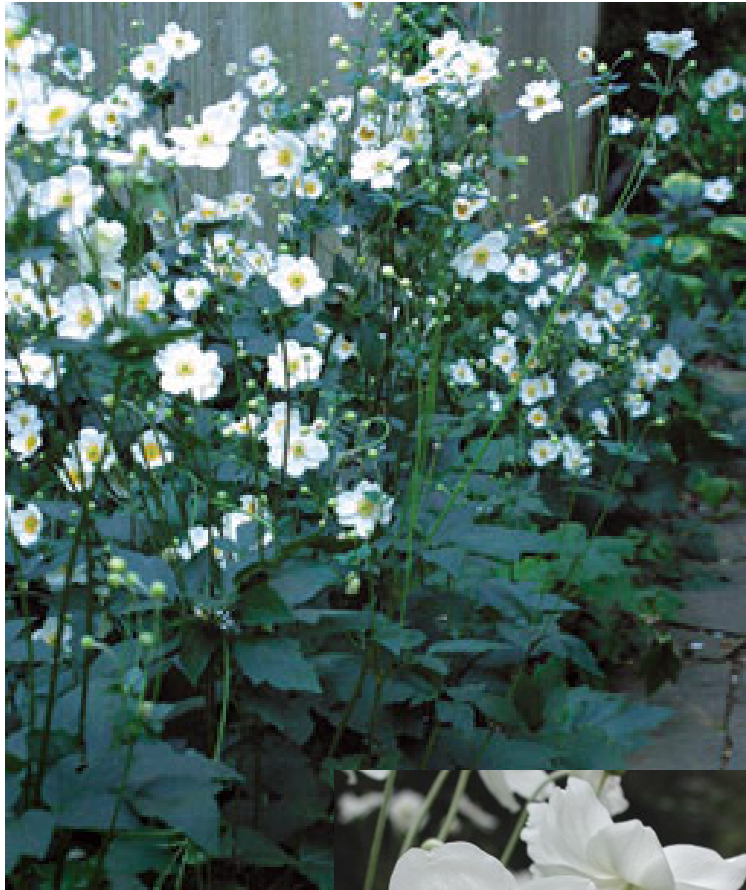

Honorine Jobert Anemone

Anemone x hybrid 'Honorine Jobert'

- **Use:** Produces a multitude of pure white flowers on graceful branching upright stems for 5 weeks or more above a solid clump of dark green deeply cut leaves. Lovely massed in a woodland setting or spotted into wild rock gardens and an excellent cut flower.
- **Exposure/Soil:** Prefers part shade, but will tolerate full sun with supplemental watering. Use slow release or water soluble fertilizer. Keep soil moist watering under leaves and flowers for best results.
- **Growth:** Grows 24" tall(5' in bloom), and 24" wide.
- **Hardiness:** Zone 5-8; Perennial.
- **Foliage:** Deciduous. Rich, dark green leaves.
- **Flower:** Elegant, dazzling white flowers surround frilly yellow stamens with chartreuse centers.

**Gorgeous
flowers
for the fall
garden.**