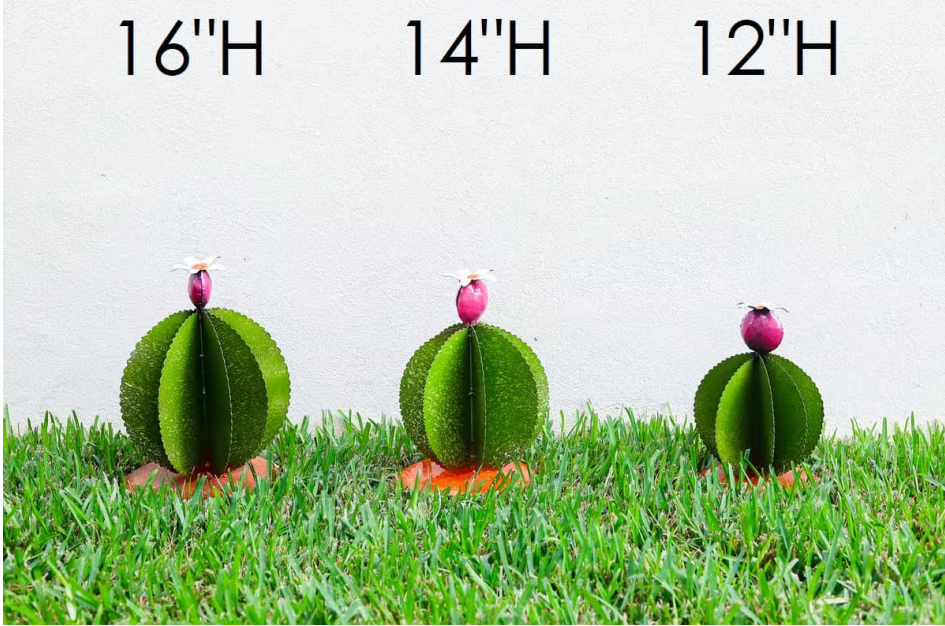

Green Pincushion Cactus

16"H

14"H

12"H

Create a whimsical desert garden.

SKU 32-415-G

- With no watering or maintenance required, landscaping becomes a breeze.
- Enhance your outdoor decor with these decorative cacti.

LG: 11"D x 16"H

MD: 9.5"D x 14"H

SM: 8"D x 12"H