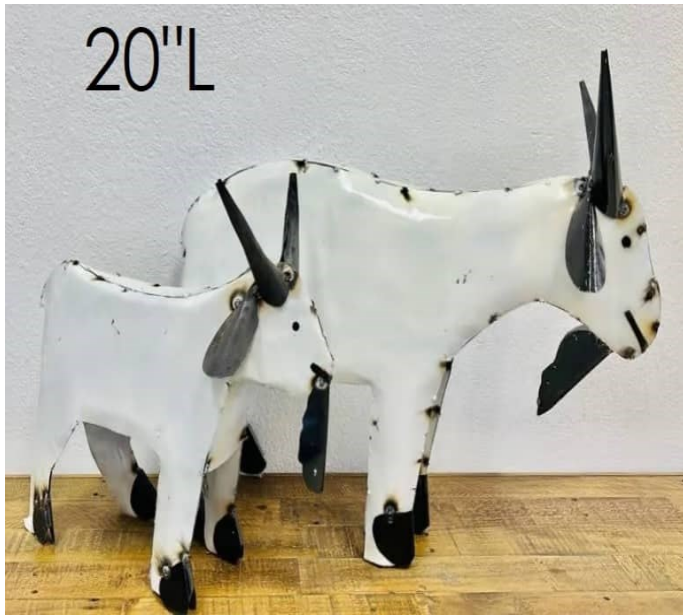

Small Tin Goat

SKU 34-201-SM

Dimensions: 20" H x 20" L

- **This tin goat is constructed by 100% high quality metal, very durable and sturdy**
- **The vivid garden yard art is a great gift for friends and family for birthday, festivals and housewarming and helps bring the garden to life.**