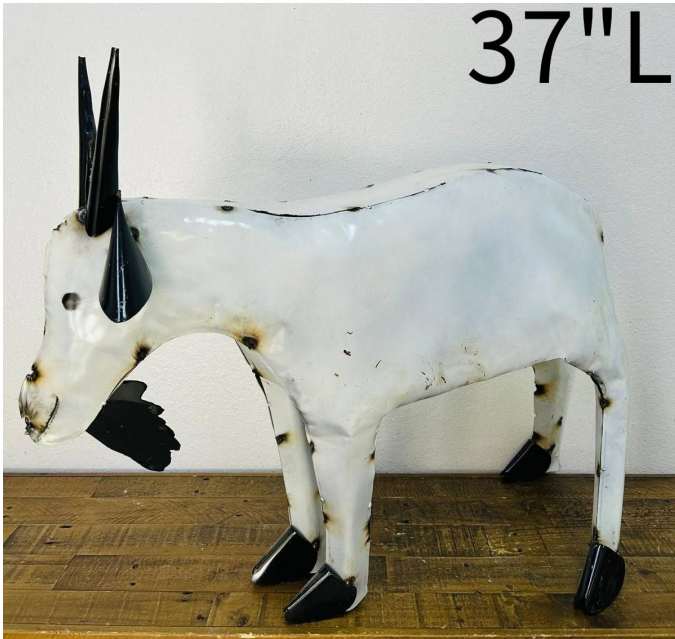

Large Tin Goat

SKU 34-201LG

Dimensions: 28.5" H x 37" L

- This tin goat is constructed by 100% high quality metal, very durable and sturdy
- The vivid garden yard art is a great gift for friends and family for birthday, festivals and housewarming and helps bring the garden to life.