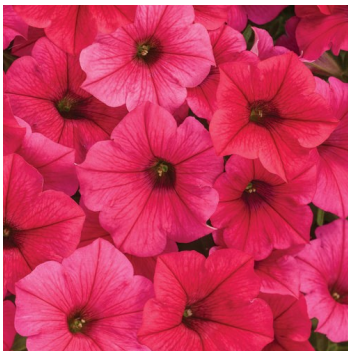

Supertunia® Vista® Series Petunia Basket

Bubblegum®

Jazzberry®

Fuschia

Snowdrift

Silverberry

Paradise

Petunia 'Supertunia® Vista Series'

- **Use:** Supertunia Vista® petunias are very vigorous, with mounding habits that can reach up to 2 feet in the landscape and will trail over the edges of baskets and containers up to 3 feet by the end of the season. They are fantastic landscape plants and are great in large containers, where they function as both fillers and spillers. In garden beds, they will work either in the front or middle of the bed. They have medium-sized flowers. They are the largest Supertunias both in height and width.
- **Exposure/Soil:** Plant in full sun to partial sun. Use slow release or water soluble fertilizer. Keep soil moist watering under leaves and flowers for best results.
- **Growth:** Stretching 12-24 inches tall 18-32 inches across.
- **Hardiness:** Zone 10-11b Annual, Vigorously branching plants have an upright mounding habit, making it perfect for containers or the flowerbed.
- **Foliage:** Deciduous. It's pointy leaves remain green in color throughout the season.
- **Flower:** These stunning beauties have large sized flowers, and bloom nonstop from late winter to November frosts. Really a powerhouse of color in the garden.