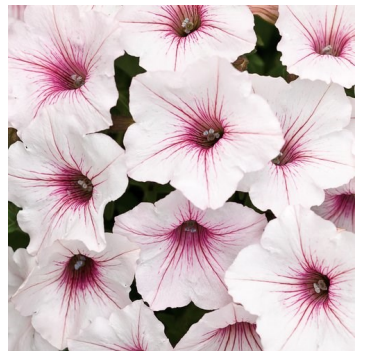

Supertunia® Vista® Series Petunia Basket

Bubblegum®

Jazzberry®

Fuschia

Snowdrift

Silverberry

Paradise

Petunia 'Supertunia® Vista Series'

- **Use:** Supertunia Vista® petunias are very vigorous, with mounding habits that can reach up to 2 feet in the landscape and will trail over the edges of baskets and containers up to 3 feet by the end of the season. They are fantastic landscape plants and are great in large containers, where they function as both fillers and spillers. In garden beds, they will work either in the front or middle of the bed. They have medium-sized flowers. They are the largest Supertunias both in height and width.
- **Exposure/Soil:** Plant in full sun to partial sun. Use slow release or water soluble fertilizer. Keep soil moist watering under leaves and flowers for best results.
- **Growth:** Stretching 12-24 inches tall 18-32 inches across.
- **Hardiness:** Zone 10-11b Annual, Vigorously branching plants have an upright mounding habit, making it perfect for containers or the flowerbed.
- **Foliage:** Deciduous. It's pointy leaves remain green in color throughout the season.
- **Flower:** These stunning beauties have large sized flowers, and bloom nonstop from late winter to November frosts. Really a powerhouse of color in the garden.